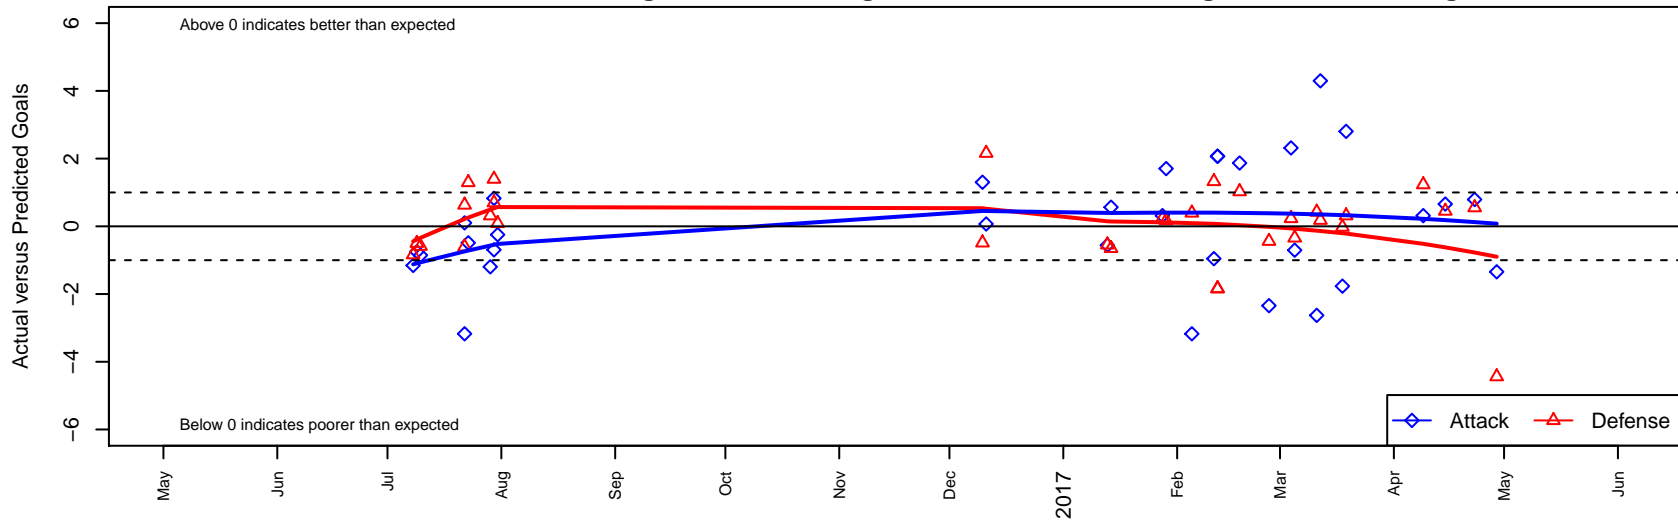

Eastside Timbers Red B01

Eastside United FC
 Gresham, OR
 B01 total strength=1683
 attack=35.49 defense=12.79
 spr league = Win OYS B01 Premier
 notes= Ajax

alt names used:
 EASTSIDE TIMBERSET RED B01
 EASTSIDE TIMBERS 2001 U16 RED EASTSII
 EASTSIDE TIMBERS 2001 U16 RED EASTSII
 EastSide Timbers 01B Red Ajax FWRL
 EASTSIDE TIMBERS FC 2001 U16 RED EAST
 EastSide Timbers 01B Red Ajax FWRL
 EastSide Timbers 01B Red Ajax FWRL

Eastside Timbers Red B01
 Dots are actual minus expected GF (blue circles) and GA (red triangles).
 Blue line is smoothed change in attack strength. Red is smoothed change in defense strength.

**attack and defense variance (black dot)
relative to other teams
and top 10 in region**

**attack and defense rating
relative to others at age
and all opponents in last 13 months**

**attack and defense rating
relative to others at age
and all opponents in last 13 months**

Performance relative to 13 month average

Performance relative to 13 month average

Distribution of opponents
 Red = Lose zone, Blue = Win zone, Green = Even
 Black line separates win/lose zones

lot. A=Neither has attack advantage, B=Opponent has both attack and defense advantage, C=Opponent has both attack and defense disadvantage, D=Both have